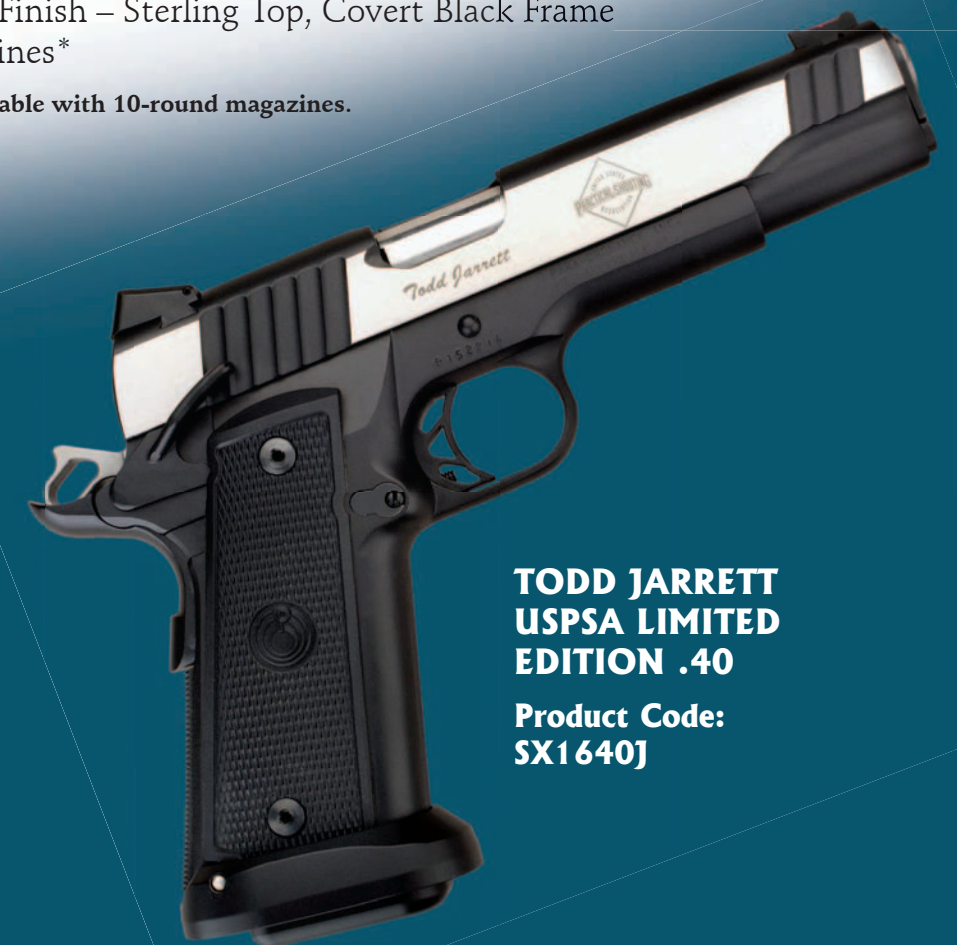

**TODD JARRETT
USPSA LIMITED
EDITION .40**

Product Code:
SX1640J

To find out how you can compete in USPSA competition visit www.uspsa.org