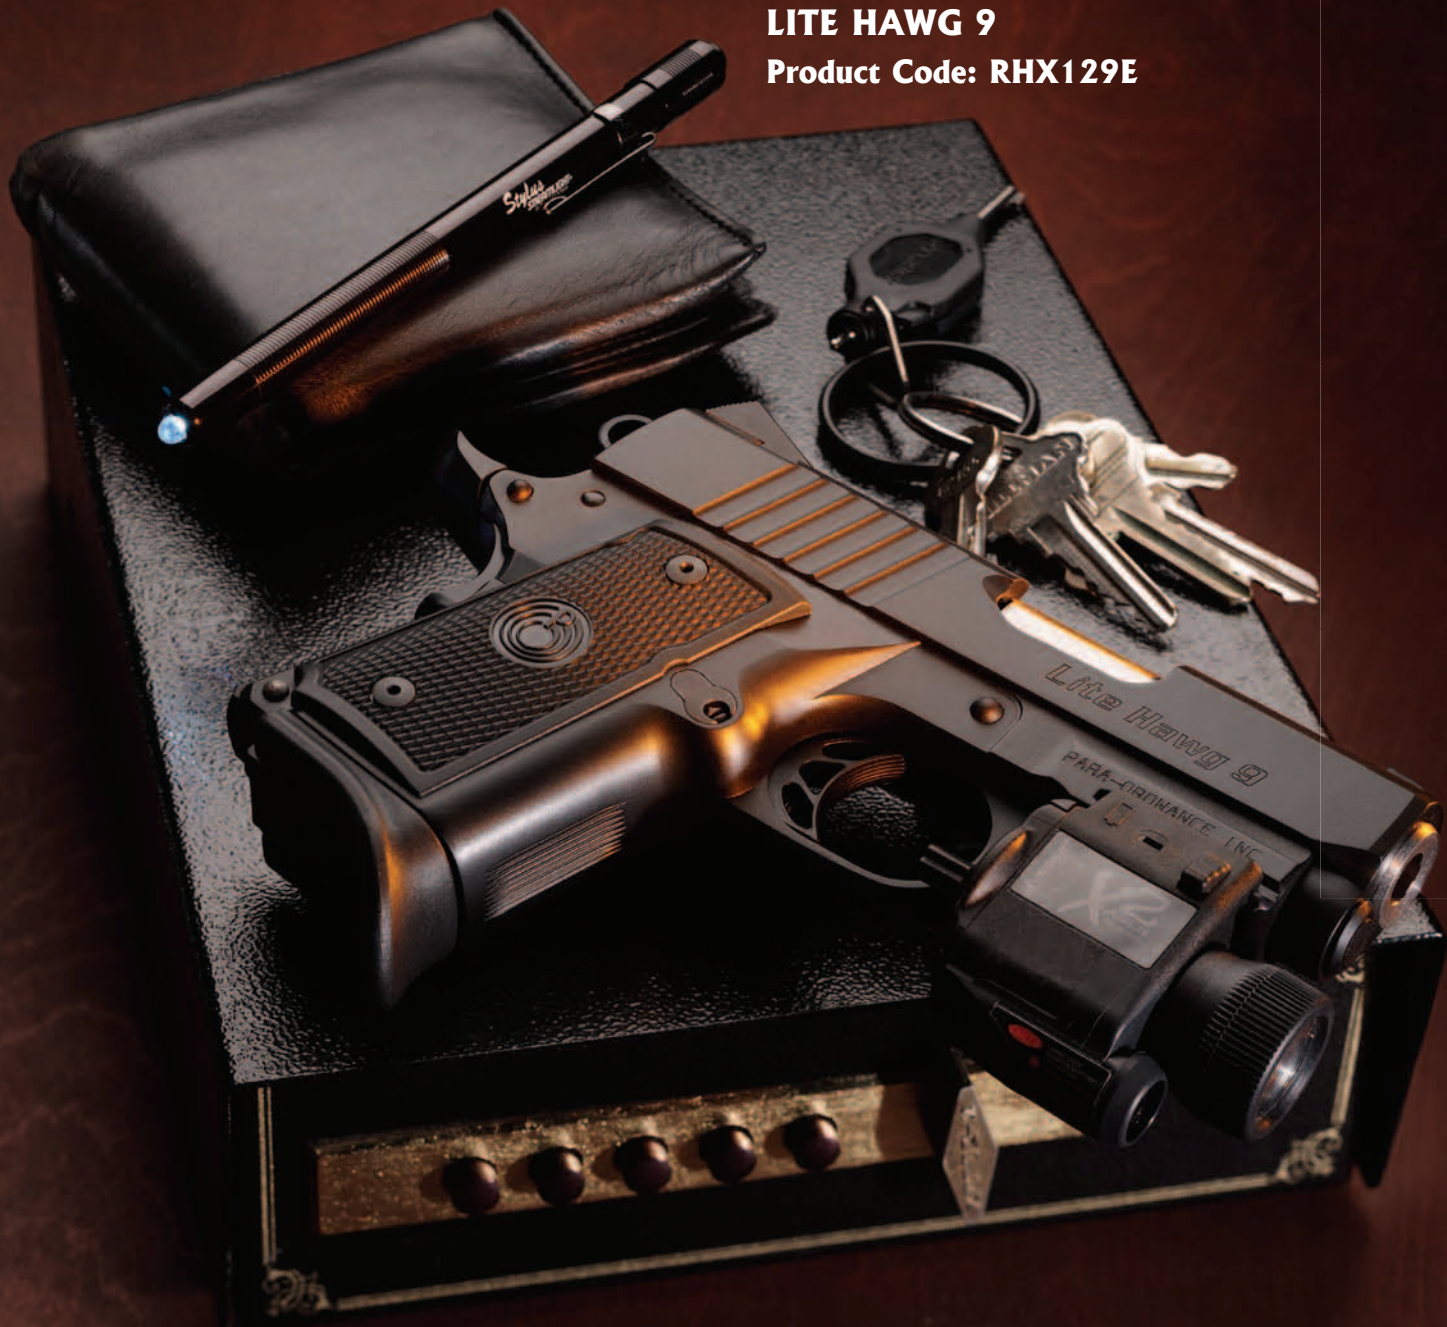

LITE HAWG 9
Product Code: RHX129E

New Lite Hawgs

The best Hawg for you may just be one of these with an integral light rail, so you can positively identify your target in low light. The new Lite Hawgs give you a choice of ten rounds of .45 ACP or a dozen rounds of 9mm in the magazine. The X2 combination mini-light and laser from Insight Technology is sold separately.