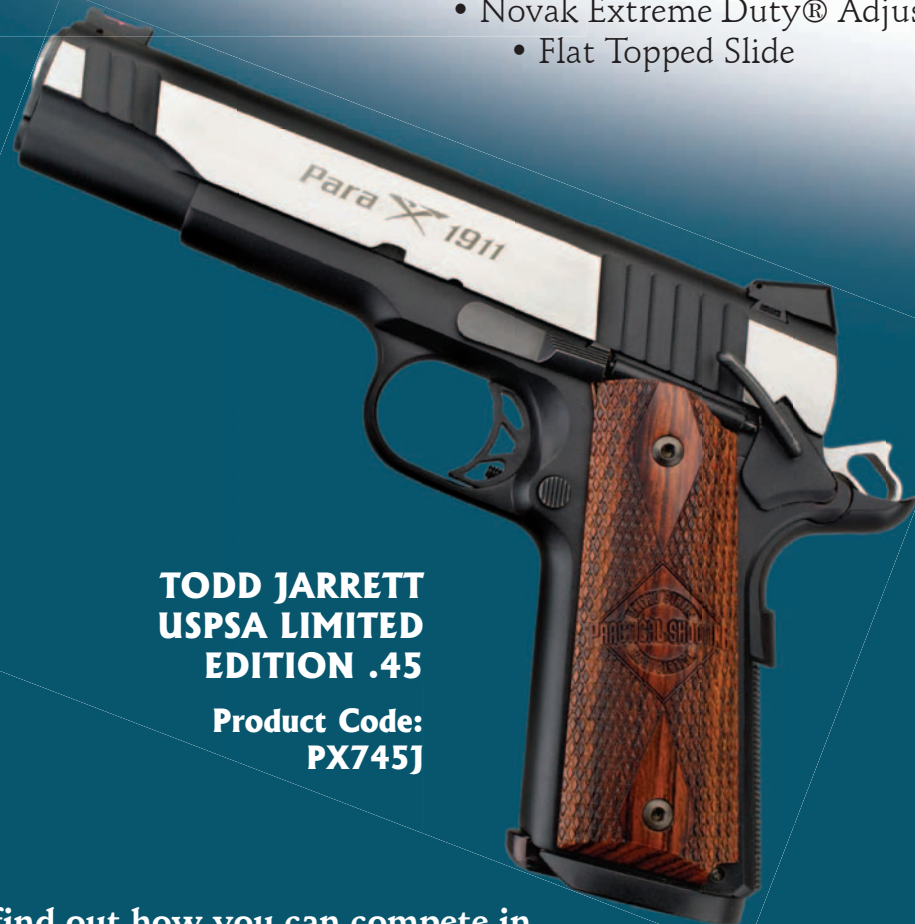

**TODD JARRETT
USPSA LIMITED
EDITION .45**

Product Code:
PX745J