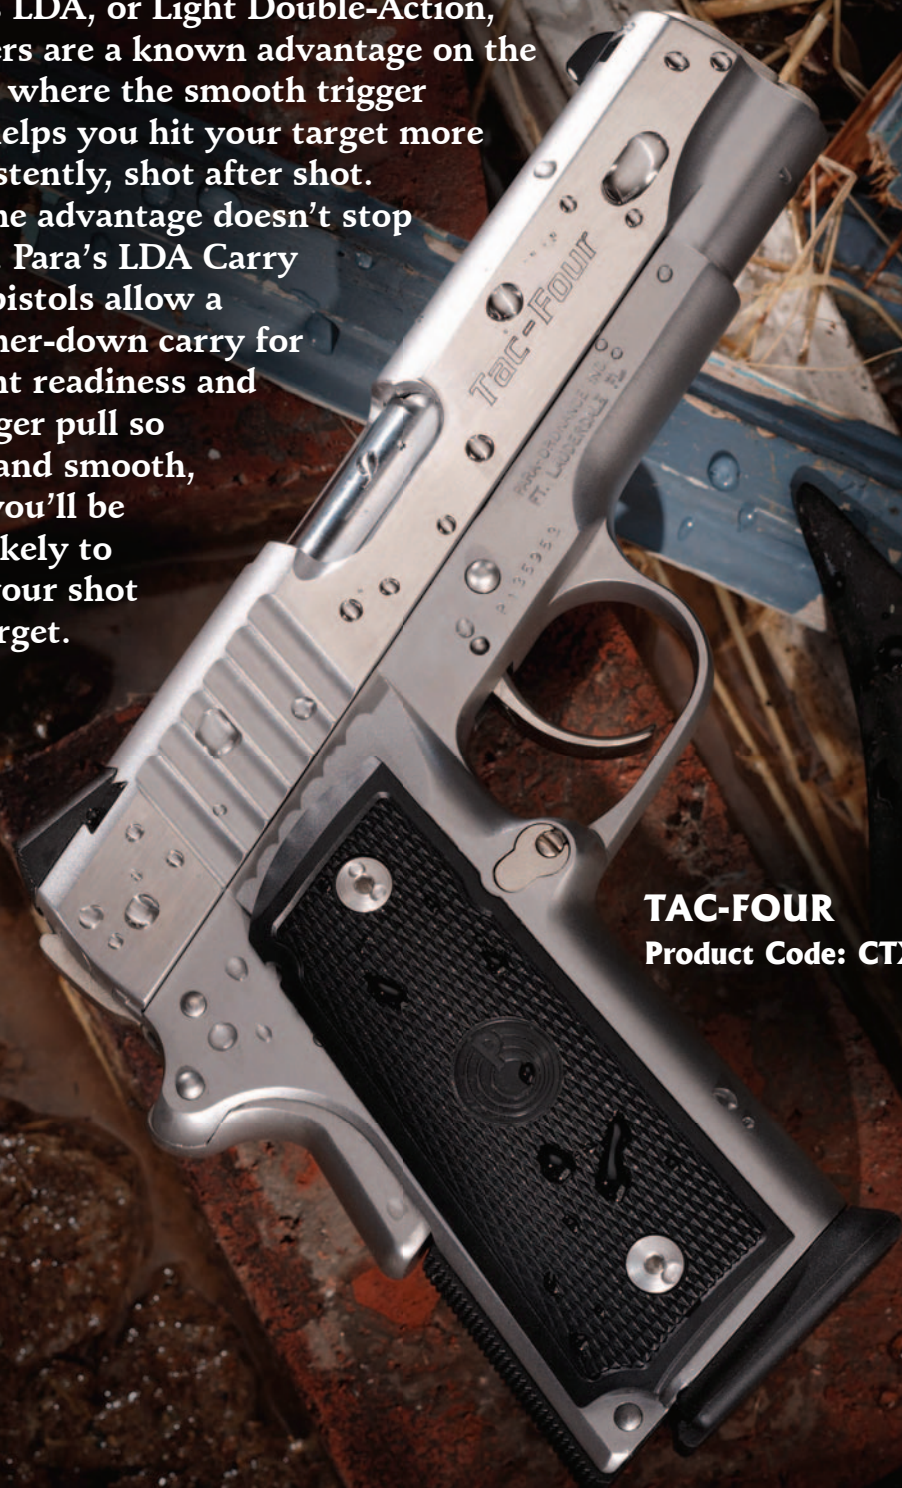

A Trigger for All Seasons

Para's LDA, or Light Double-Action, triggers are a known advantage on the range where the smooth trigger pull helps you hit your target more consistently, shot after shot. But the advantage doesn't stop there. Para's LDA Carry Safe pistols allow a hammer-down carry for instant readiness and a trigger pull so light and smooth, that you'll be less likely to jerk your shot off target.

TAC-FOUR
Product Code: CTX13455